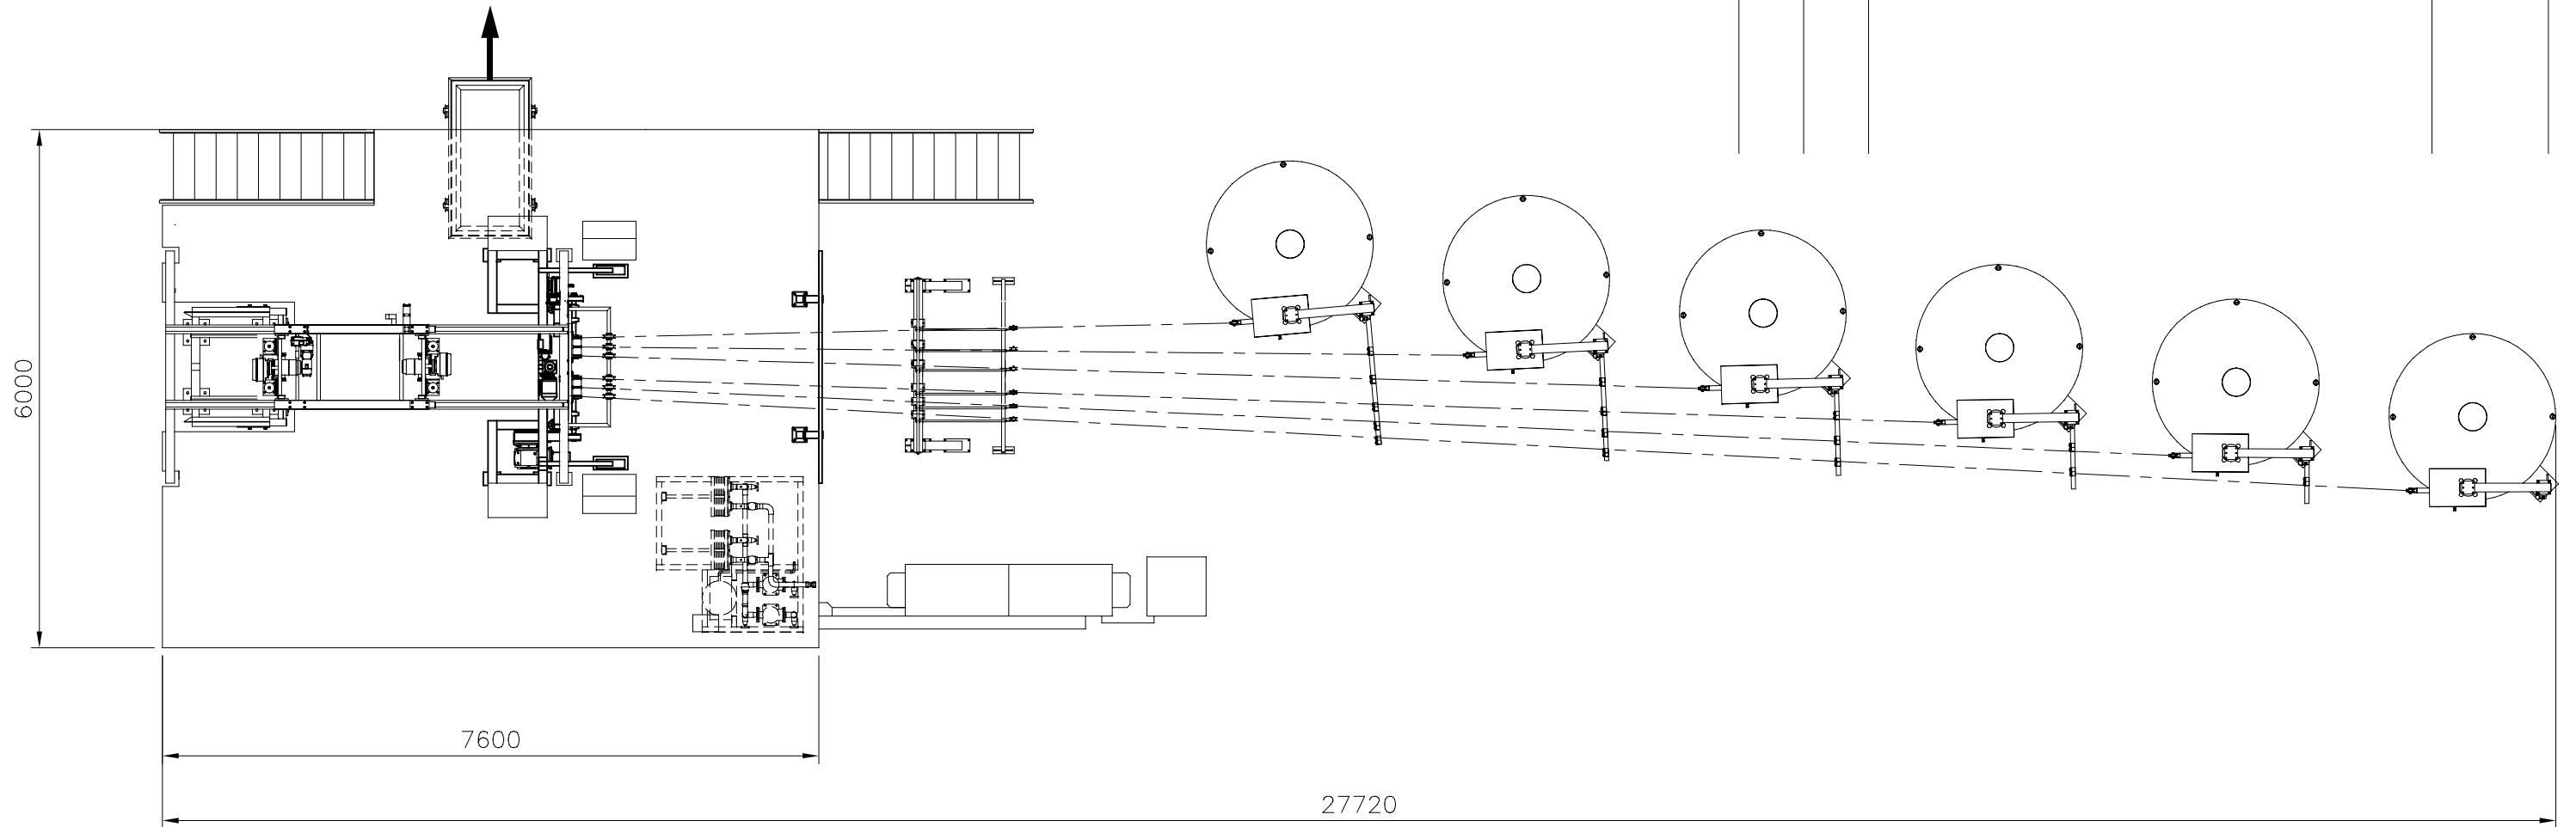

ISSUE	ECN	CHANGE	DATE	BY
---	---	---	---	---

rautomead

© THIS DRAWING IS THE PROPERTY OF RAUTOMEAD LIMITED. IT MUST NOT BE REPRODUCED IN ANY WAY WITHOUT PERMISSION. COPIES OF THIS DRAWING MUST BE RETURNED UPON REQUEST.

MATERIAL:	WEIGHT:
FINISH :	
GENERAL TOLERANCE	

DRAWN BY	IS
DATE	29.7.2008
SCALE	1:75
DIMENSIONS IN mm	

RD****-*	RD****-*
USED ON	SIMILAR TO

TITLE RS3000 6 STRAND 8-12.7mm COPPER WIRE ROD
CASTING LINE LAYOUT

DO NOT SCALE	
DWG No	
SL3000-17	
SHEET	1 OF 1