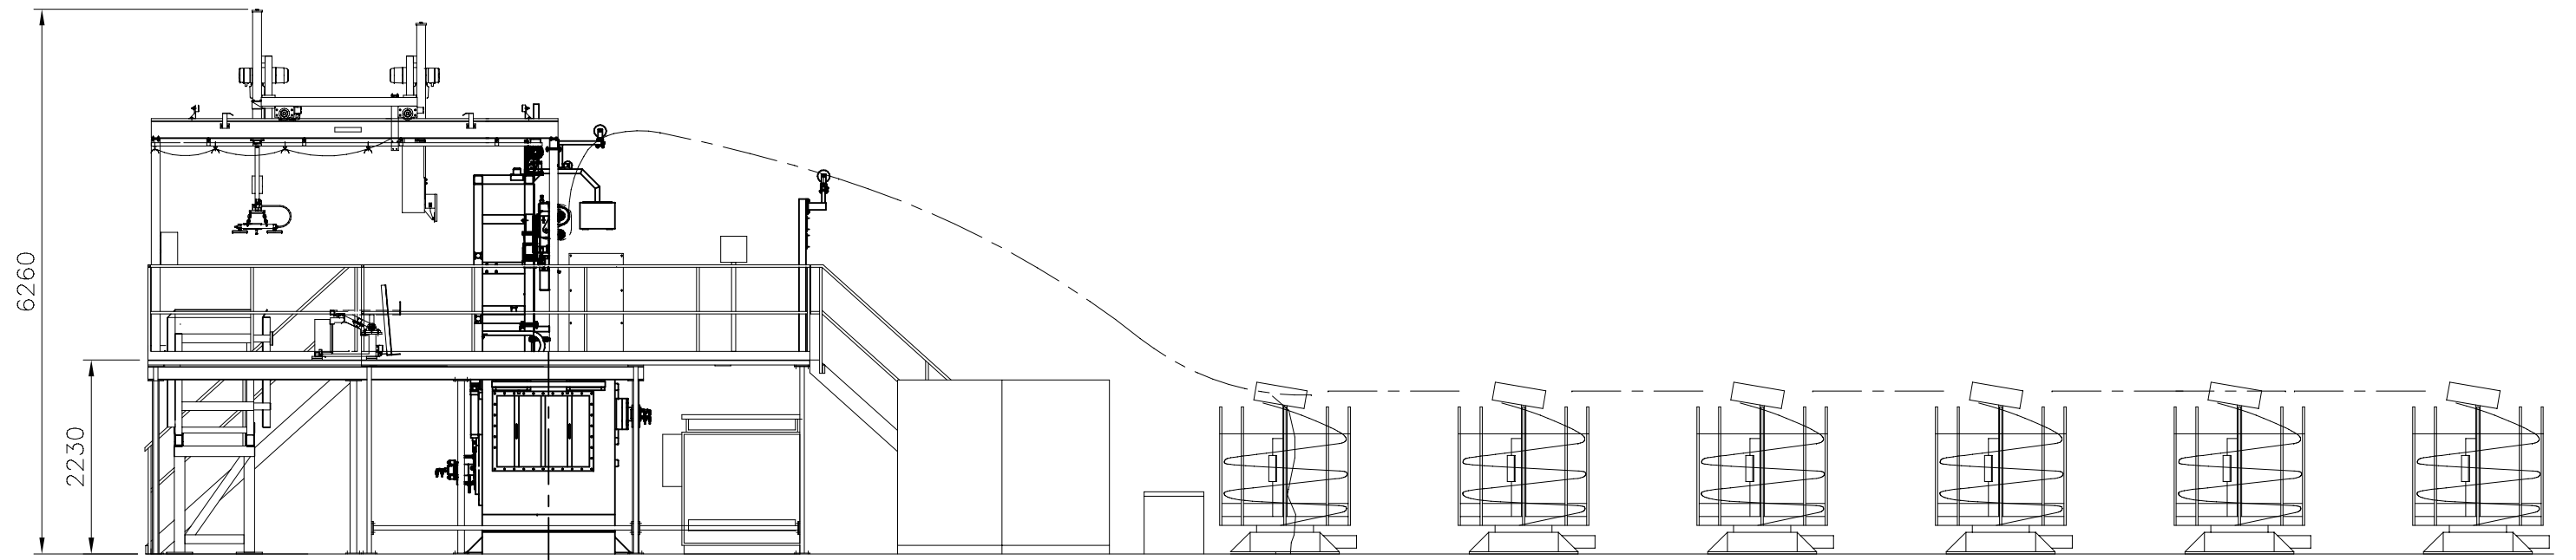

ISSUE	ECN	CHANGE	DATE	BY
---	---	---	---	---

rautomead

© THIS DRAWING IS THE PROPERTY OF RAUTOMEAD LIMITED. IT MUST NOT BE REPRODUCED IN ANY WAY WITHOUT PERMISSION. COPIES OF THIS DRAWING MUST BE RETURNED UPON REQUEST.

MATERIAL:	WEIGHT:
FINISH :	
GENERAL TOLERANCE	

DRAWN BY	IS
DATE	29.7.2008
SCALE	1:75
DIMENSIONS IN mm	

RD****-*	RD****-*
USED ON	SIMILAR TO

TITLE RS3000 6 STRAND 8-12.7mm COPPER WIRE ROD
CASTING LINE LAYOUT

DO NOT SCALE	
DWG No	
SL3000-17	
SHEET	1 OF 1