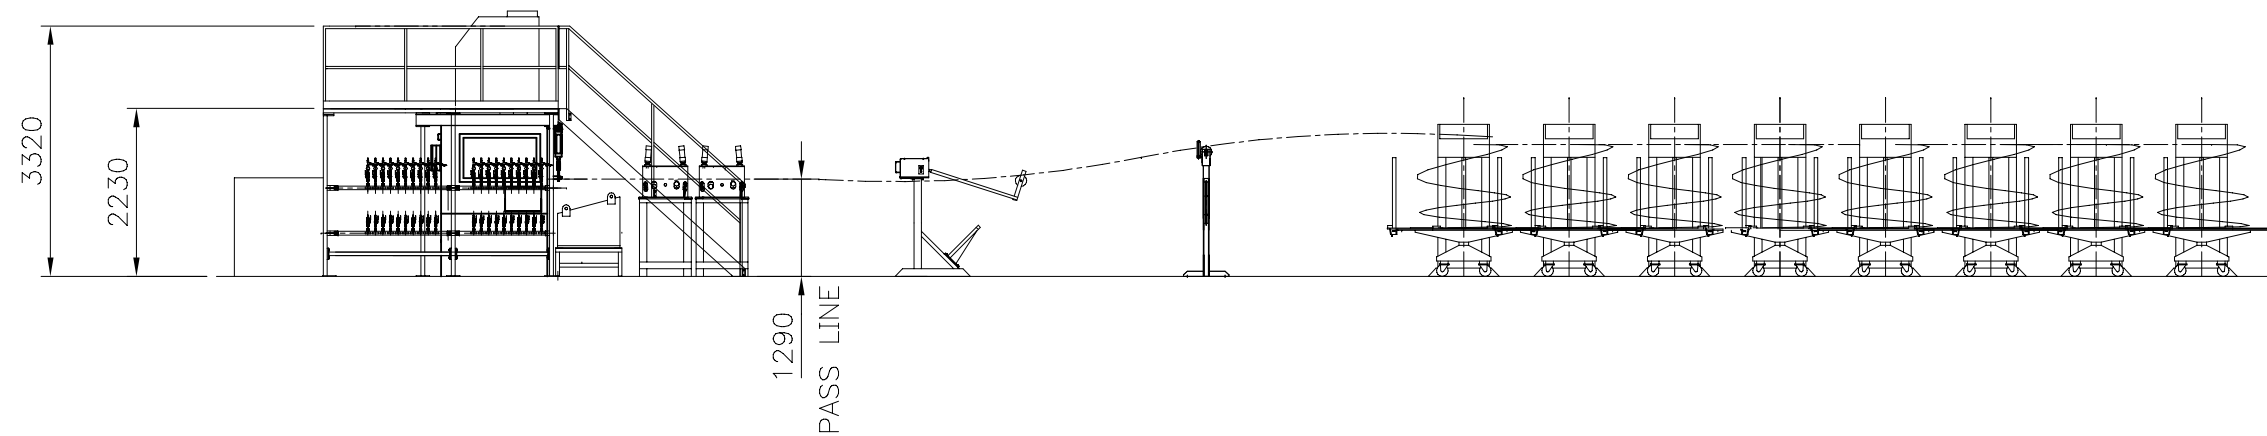

SL-RX1100-1

3rd ANGLE PROJECTION

DO NOT SCALE : WHEN IN DOUBT ASK

ISSUE	ECN	CHANGE	DATE	BY
---	---	---	---	---

rautomead

© THIS DRAWING IS THE PROPERTY OF RAUTOMEAD LIMITED. IT MUST NOT BE REPRODUCED IN ANY WAY WITHOUT PERMISSION. COPIES OF THIS DRAWING MUST BE RETURNED UPON REQUEST.

MATERIAL:
FINISH :
GENERAL TOLERANCE

WEIGHT:
DRAWN BY
DATE
SCALE
DIMENSIONS IN mm

IS
29.7.2008
1:100

RD****-**
USED ON
RD****-**
SIMILAR TO

TITLE
RX1100 8 STRAND 12-30mm ALLOY WIRE ROD
CASTING LINE LAYOUT

DO NOT SCALE
DWG No
SL-RX1100-1
SHEET 1 OF 1