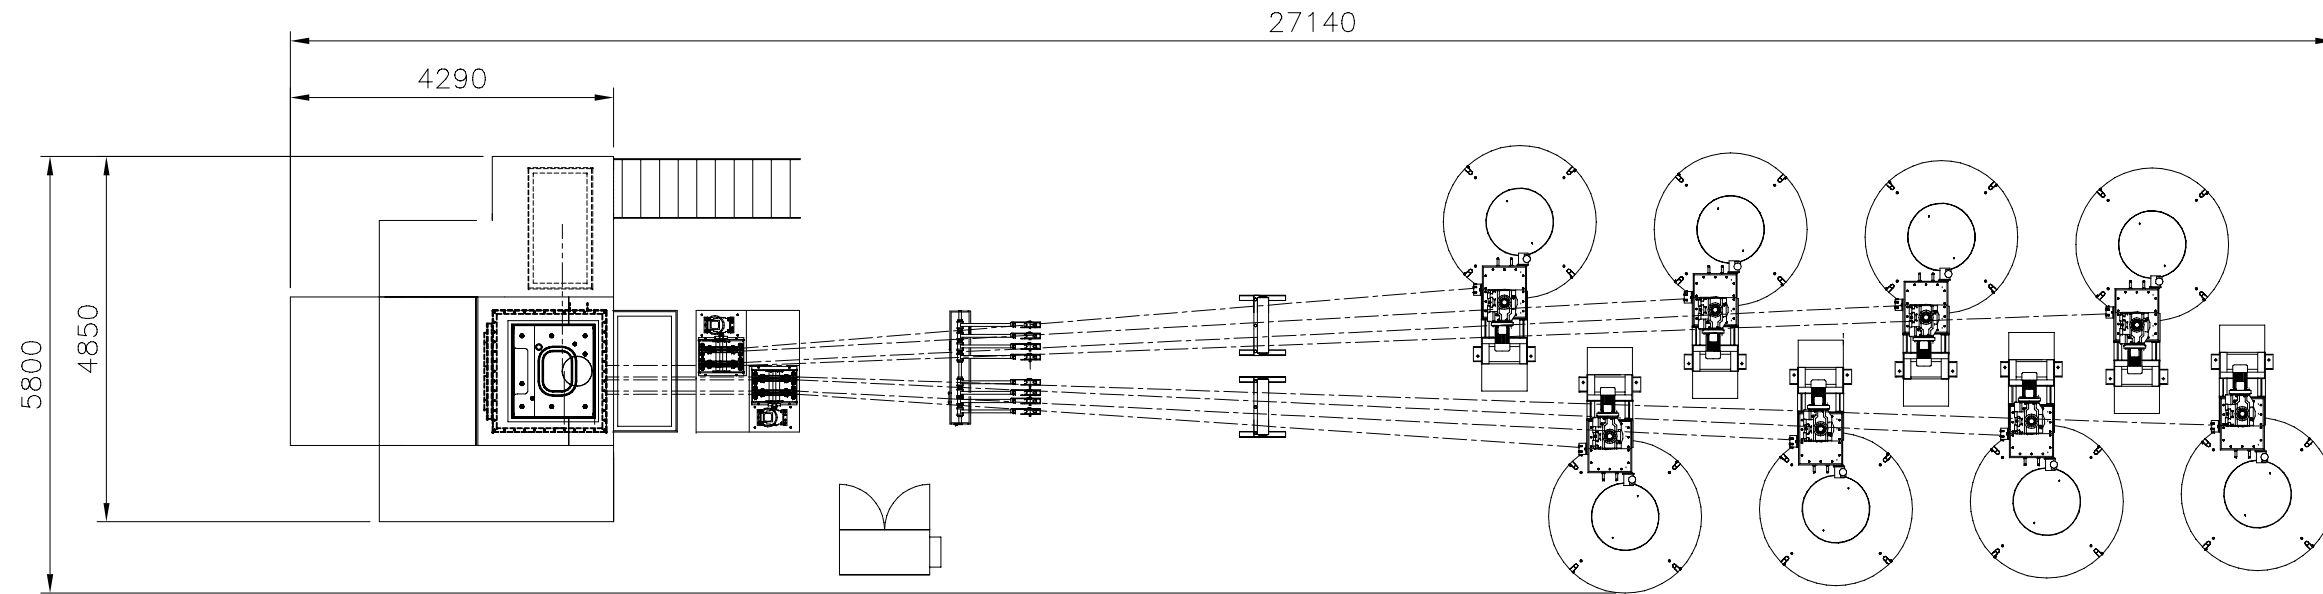

SL-RX1100-1

3rd ANGLE PROJECTION

DO NOT SCALE : WHEN IN DOUBT ASK

ISSUE	ECN	CHANGE	DATE	BY
---	---	---	---	---

rautomead

© THIS DRAWING IS THE PROPERTY OF RAUTOMEAD LIMITED. IT MUST NOT BE REPRODUCED IN ANY WAY WITHOUT PERMISSION. COPIES OF THIS DRAWING MUST BE RETURNED UPON REQUEST.

MATERIAL:
FINISH :
GENERAL TOLERANCE

WEIGHT:
DRAWN BY
DATE
SCALE
DIMENSIONS IN mm

IS
29.7.2008
1:100

RD****-**
USED ON
RD****-**
SIMILAR TO

TITLE
RX1100 8 STRAND 12-30mm ALLOY WIRE ROD
CASTING LINE LAYOUT

DO NOT SCALE
DWG No
SL-RX1100-1
SHEET 1 OF 1