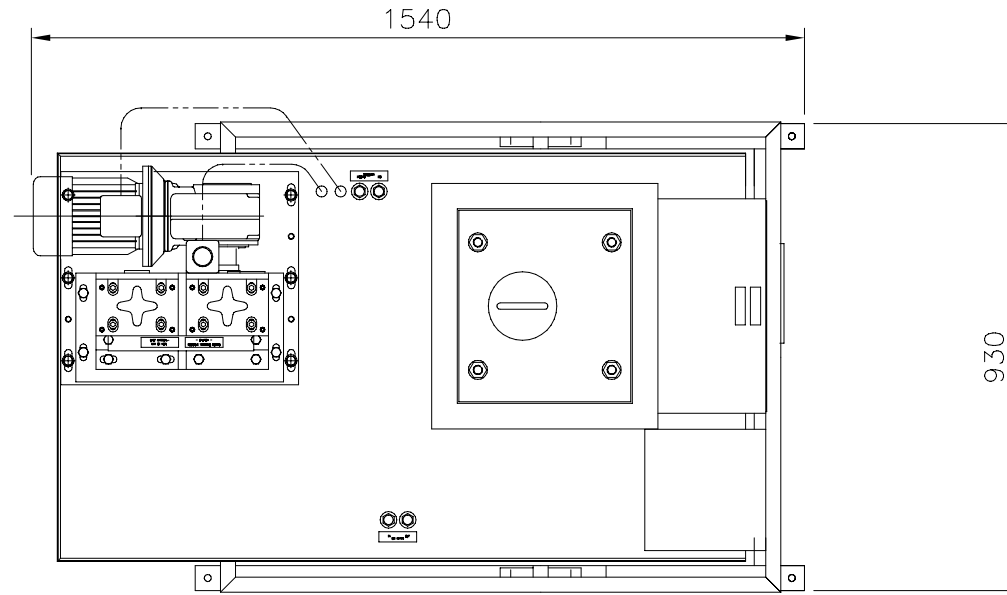

SL-RVS3-1

3rd ANGLE PROJECTION  DO NOT SCALE : WHEN IN DOUBT ASK

ISSUE	ECN	CHANGE	DATE	BY
---	---	---	---	---

rautomead[®]

© THIS DRAWING IS THE PROPERTY OF RAUTOMEAD LIMITED. IT MUST NOT BE REPRODUCED IN ANY WAY WITHOUT PERMISSION. COPIES OF THIS DRAWING MUST BE RETURNED UPON REQUEST.

MATERIAL:
 FINISH :

WEIGHT:
 GENERAL TOLERANCE

DRAWN BY IS
 DATE 29.7.2008
 SCALE 1:15

RD****-**
 USED ON
 RD****-**
 SIMILAR TO

TITLE RVS III LAYOUT

DO NOT SCALE
 DWG No
 SL-RVS3-1
 SHEET 1 OF 1