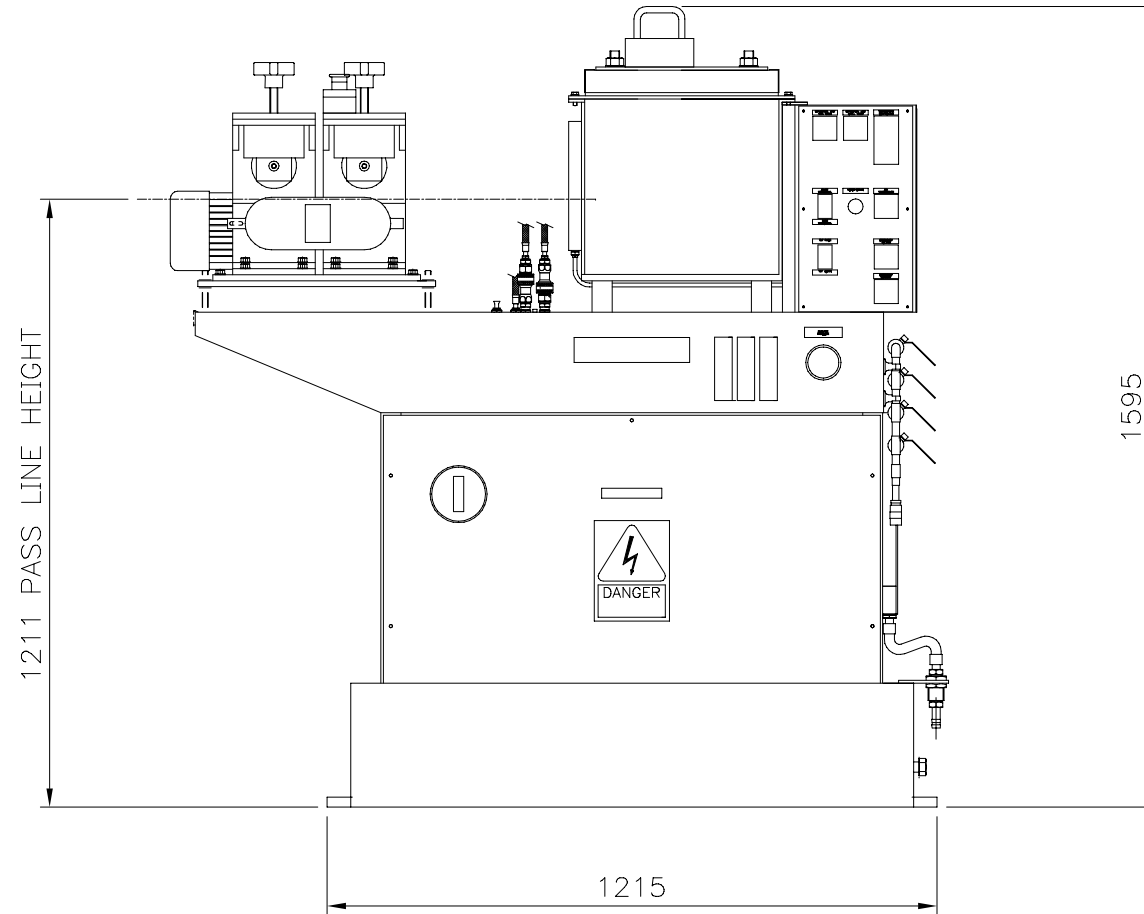

SL-RVS3-1

3rd ANGLE PROJECTION  DO NOT SCALE : WHEN IN DOUBT ASK

ISSUE	ECN	CHANGE	DATE	BY
---	---	---	---	---

rautomead[®]

© THIS DRAWING IS THE PROPERTY OF RAUTOMEAD LIMITED. IT MUST NOT BE REPRODUCED IN ANY WAY WITHOUT PERMISSION. COPIES OF THIS DRAWING MUST BE RETURNED UPON REQUEST.

MATERIAL:
 FINISH :

WEIGHT:
 GENERAL TOLERANCE

DRAWN BY IS
 DATE 29.7.2008
 SCALE 1:15

RD****-**
 USED ON
 RD****-**
 SIMILAR TO

TITLE RVS III LAYOUT

DO NOT SCALE
 DWG No
 SL-RVS3-1
 SHEET 1 OF 1