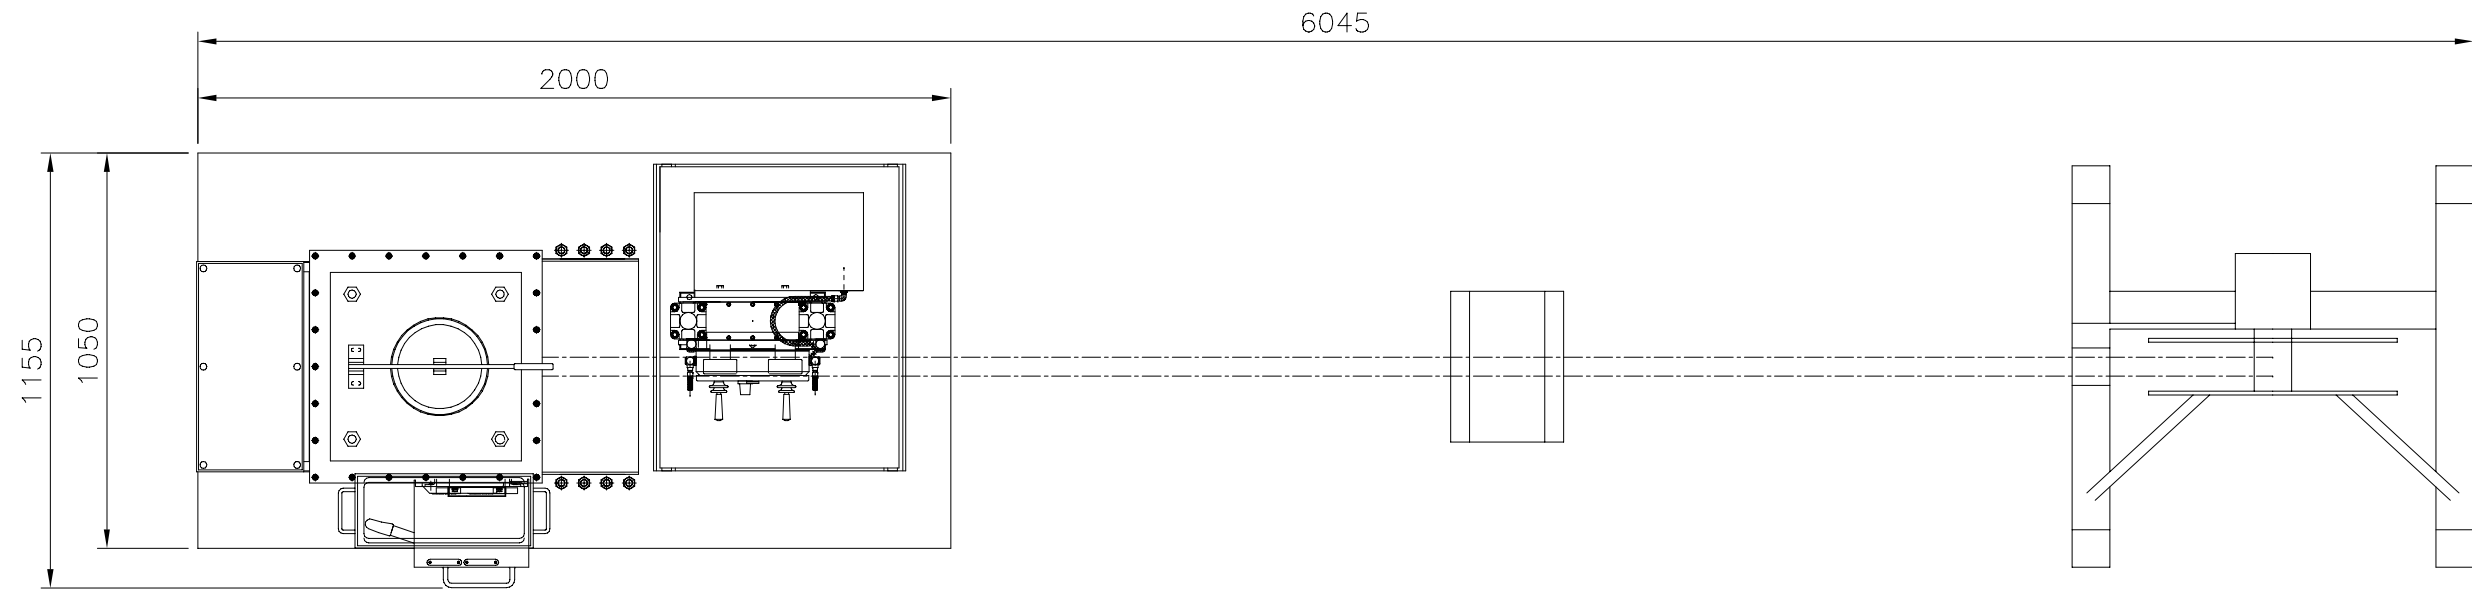

SL-RMJ-1

3rd ANGLE PROJECTION DO NOT SCALE : WHEN IN DOUBT ASK

ISSUE	ECN	CHANGE	DATE	BY
---	---	---	---	---

rautomead®

© THIS DRAWING IS THE PROPERTY OF RAUTOMEAD LIMITED. IT MUST NOT BE REPRODUCED IN ANY WAY WITHOUT PERMISSION. COPIES OF THIS DRAWING MUST BE RETURNED UPON REQUEST.

A 3	MATERIAL:	WEIGHT:	DRAWN BY	IS	RD****-**	RD****-**
	FINISH :		DATE	29.7.2008		
	GENERAL TOLERANCE		SCALE	1:20		
			DIMENSIONS IN mm			

TITLE RMJ/H005 2 STRAND ROD CASTING LINE LAYOUT

DO NOT SCALE		
DWG No		
SL-RMJ-1		
SHEET	1 OF	1