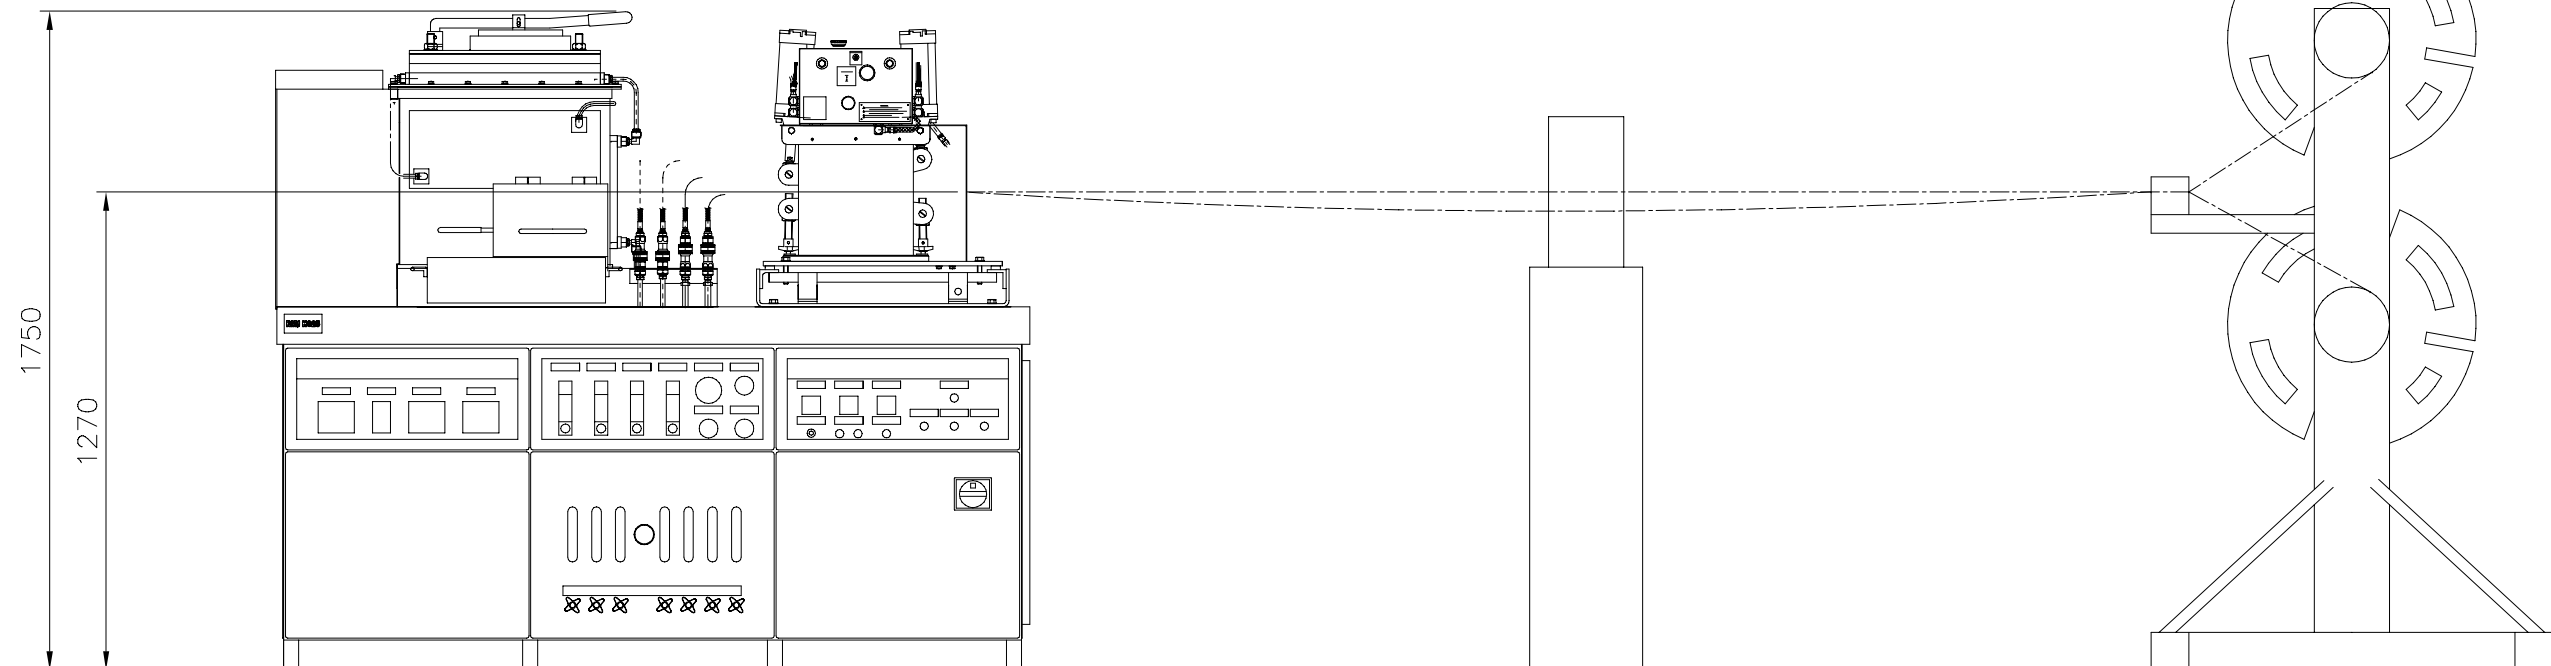

SL-RMJ-1

3rd ANGLE PROJECTION DO NOT SCALE : WHEN IN DOUBT ASK

ISSUE	ECN	CHANGE	DATE	BY
---	---	---	---	---

rautomead®

© THIS DRAWING IS THE PROPERTY OF RAUTOMEAD LIMITED. IT MUST NOT BE REPRODUCED IN ANY WAY WITHOUT PERMISSION. COPIES OF THIS DRAWING MUST BE RETURNED UPON REQUEST.

A 3	MATERIAL:	WEIGHT:	DRAWN BY	IS	RD****-**	RD****-**
	FINISH :		DATE	29.7.2008		
	GENERAL TOLERANCE		SCALE	1:20		
			DIMENSIONS IN mm			

TITLE RMJ/H005 2 STRAND ROD CASTING LINE LAYOUT

DO NOT SCALE		
DWG No		
SL-RMJ-1		
SHEET	1 OF	1